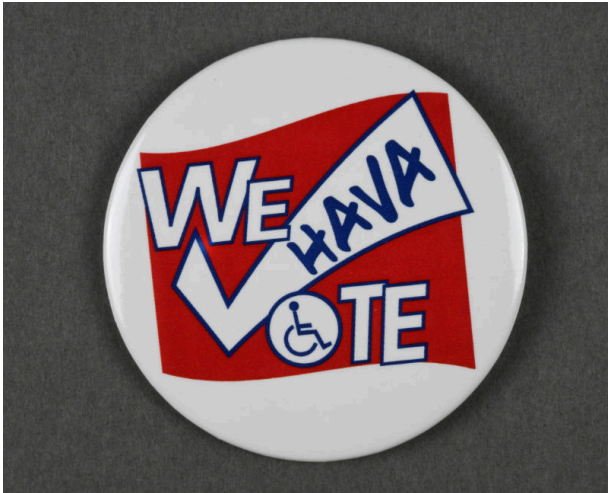

Basic Detail Report

Button, Political

Date

2006-2007

Medium

Plastic; Paper; Ink; Metal

Description

Circular pinback political button. Front has white background with central red rectangular flag-shape surmounted by blue outlined white text featuring

integrated check mark and International Symbol of Access (wheelchair symbol). Button front is plasticized paper material that is crimped around the perimeter. Shiny silver metal backer with horizontal pinback at top center.

Dimensions

Diameter x Depth: 3 x 0.313 in. (7.6 x 0.8 cm)