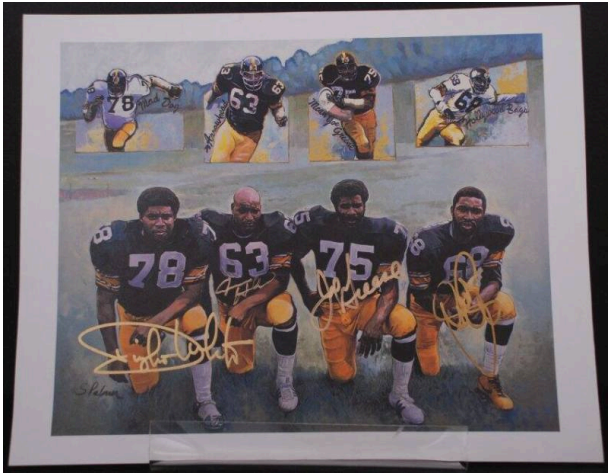

Basic Detail Report

Print, Art

Date

c. 2000

Primary Maker

S. Palmer

Medium

Ink; Paper; Paint

Description

Rectangular multi-colored print with white border. Featuring four Pittsburgh Steelers, wearing black and gold uniforms, kneeling on proper right knees on field. Players (left to right): Dwight White, Ernie Holmes, Joe Greene, and L.C. Greenwood. Handwritten(?) in gold pen on each player are their autographs /signatures. Above each player is a square with picture of each in action with nicknames painted in black next to them.

Dimensions

15 x 12 in. (38.1 x 30.5 cm)