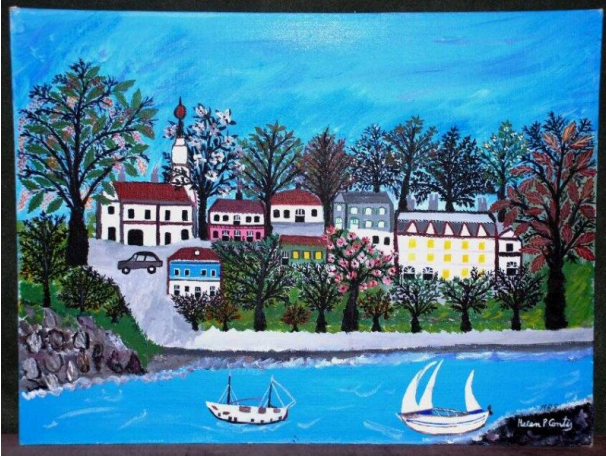

Basic Detail Report

Hortons Point

Date

1988

Primary Maker

Helen P. Contis

Medium

Acrylic paint; paper

Description

Acrylic painting on canvas. Multi-colored. Blue sky. Black trees with green, orange, white, and red leaves. Seven buildings, one grey car. Blue water on bottom half with two white sailboats and grey rocks. Handwritten on back, center right, in dedication text; on black stamped information square in center is artist name, subject location, and date.