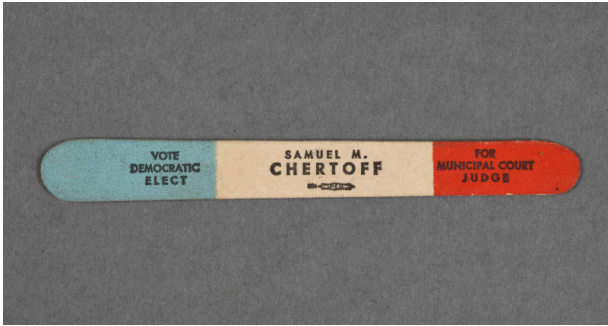

Basic Detail Report

Board, Emery

Medium

Wood; Emery (fine-grained mineral); Adhesive; Paint/Dye

Description

Long, flat elongated oval emery board or nail file. Viewer's left end is slightly wider and tapers to slightly narrower

viewer's right end. Each side has adhered fine-grained mineral (emery) making each surface rough. Front has three color fields, from viewer's left to right: baby blue, white, and red; each has printed black campaign message and bottom center of white field has union label. Reverse is light brown.

Dimensions

Length x Width x Depth: 4.938 x 0.563 x 0.063 in. (12.5 x 1.4 x 0.2 cm)