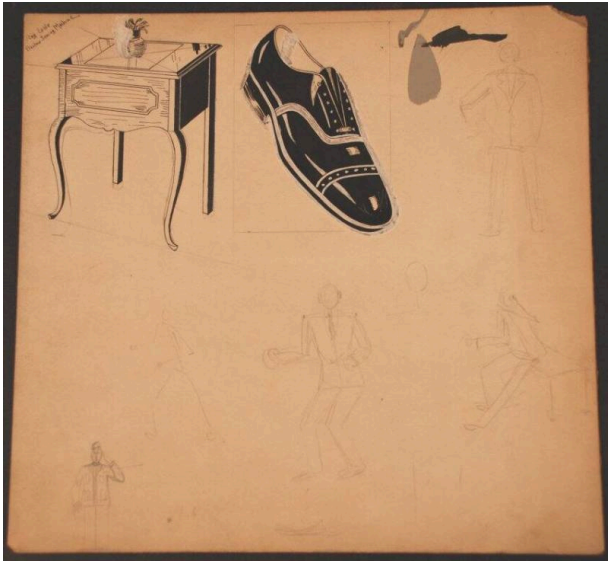

Basic Detail Report

Drawing

Date

1930-1950

Primary Maker

Guy Cercone

Medium

Cardstock; Ink; Paint; Graphite

Description

Black ink drawing with white and grey paint and pencil on rectangular cardstock. Drawing includes an image of a

closed sewing machine tabletop with potted plant on top and white paint over plant's pot; men's shoe, accented with white paint; and pencil sketches of people. Ink scribbles on back and handwritten text.

Dimensions

9.625 x 9.125 in. (24.4 x 23.2 cm)