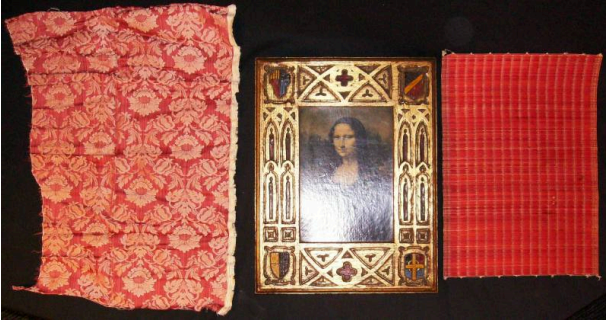

Basic Detail Report

Box

Medium

wood; paint; cotton

Description

Wooden box (a) with red fabric material (b) and red placemat (c). (a) Wooden box, painted gold. Opens

vertically. Multi-colored shields in top's corners. Image of the "Mona Lisa" in center of top. Inside: green-tinted felt lining. Two pieces of fabric inside. (b) Material, red with white floral design. Fringe on bottom edge. (c) Red placemat. Made of wood fibers.

Dimensions

(a) Width: 13.25 ; Length: 17.375 ; Depth: 2.75 (b) W: 18.5 ; L: 26 (c) W: 12.25 ; L: 17.25