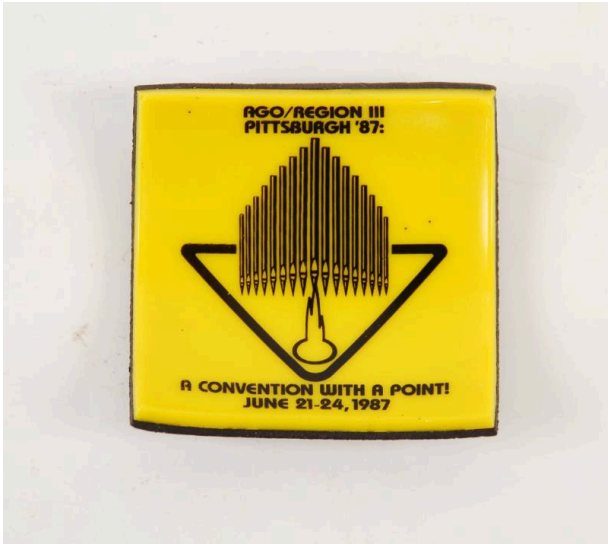

Basic Detail Report

Premium

Date

1987

Medium

Rubber

Description

Square magnet. Obverse is yellow with black printed event text at top and bottom; at center is a graphic image of pipes from a pipe organ superimposed inside an upside down triangle, with an artistic image of the Pittsburgh

Point's water fountain below. Reverse side is black.

Dimensions

1.625 x 1.625 in. (4.1 x 4.1 cm)