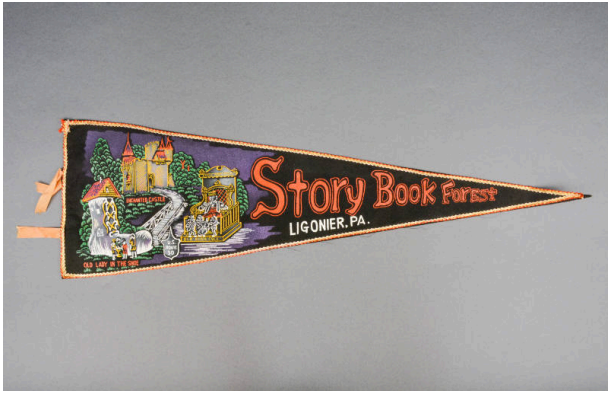

Basic Detail Report

Souvenir

Medium

Felt; Ink

Description

Pennant, triangular in shape. Black background with white, red, and gold trim. Two small pieces of peach colored ribbon attached to the left end. Front of pennant, at left there are color drawings of the Enchanted Castle,

Old Lady in the Shoe, and Old King Cole. Also U.S. Route 30 sign.

Dimensions

26.9999 in. (68.6 cm)