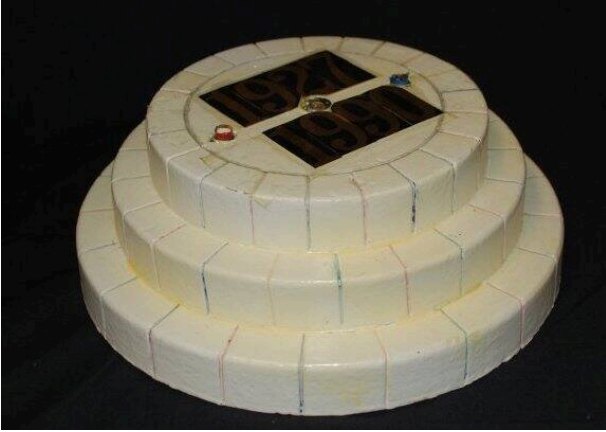

Basic Detail Report

Model

Date

1925-1970

Primary Maker

Frank Salisbury

Medium

Wood, nails, paint, metal, tape, flag.

Description

Layered, circular, flag base (a). Three layers of painted wood with dates "1927-1990" taped on the top with metal numbers. Each layer is sectioned off into square-shaped bricks painted white. The flag pole (b) is wooden, with a green box at the bottom where it connects to the base. The pole is grey with a flag atop, secured with a wire pulley.

Dimensions

Measurements are rounded to nearest 0.25." All components are approximately the same measurements:

(a) Height: 4.0" Width: 10.0" Diameter: 33.5" Depth: 10.0" (b) Height: 26.25" Width: 2.25" Diameter (of base of flag): 8.0" Depth: 2.25"