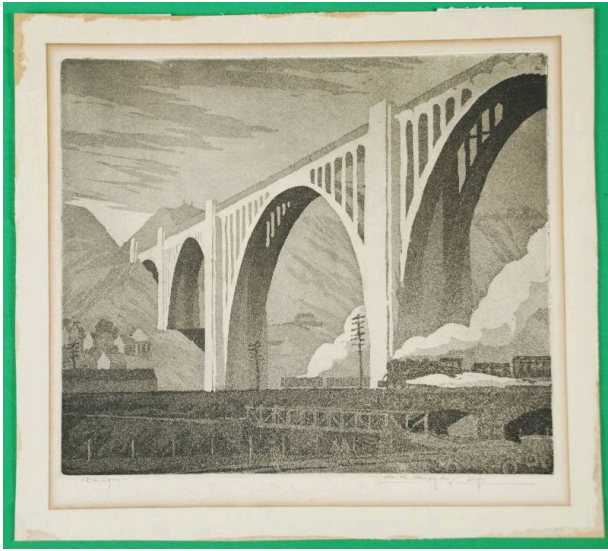

Basic Detail Report

Print

Date

c. 1942

Medium

Paper, Wood, Glass

Description

Black and white print of George Westinghouse Bridge (a) with wooden frame (b). (a) Black and white print of an original pencil drawing of George Westinghouse Bridge with images of the bridge amongst a cloudy sky,

mountains, and an industrious looking scene below. Brown accented frame around drawing. Handwritten inscriptions on the bottom right corner and the bottom left corner. (b) Wooden frame with glass. Hanging hardware on top back edge.

Dimensions

(a) Height: 10.125 ; Width: 11.125 (b) H: 14.5 ; W: 15.5 ; Depth: .625