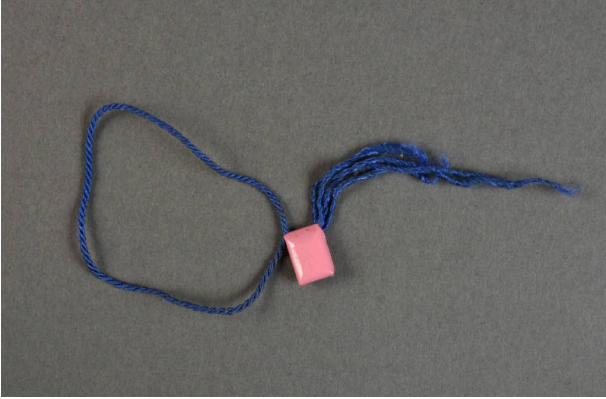

Basic Detail Report

Wristband, Admission

Medium

String; Metal; Paint

Description

Admission wristband made of twisted dark blue string and pink painted metal fastener. Four string tails.

Dimensions

Length x Width x Depth: 5.5 x 2.125 x 0.5 in. (14 x 5.4 x 1.3 cm)