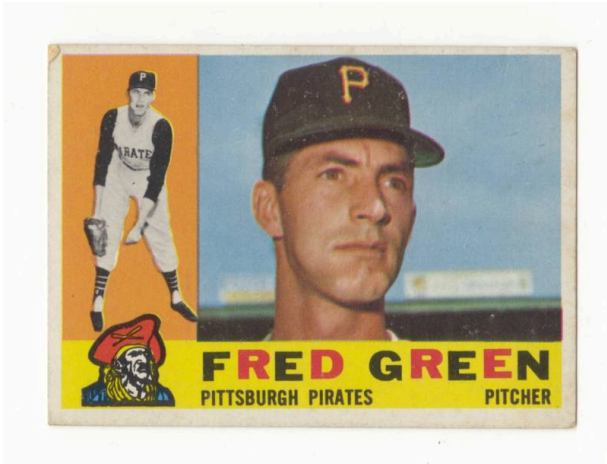

## Card, Baseball

### Description

Rectangular 1960 Topps Fred Green Pittsburgh Pirates baseball card. Front has white border with black-and-white photo of Green in a hunched stance on orange background at left and color photo of Green at right; bottom has yellow background with pirate in bottom left corner and player name, team name, and player position to the right in black and red text. Reverse has tan and gold background with white, gold, and black text including card number in top left corner, player biographical information and statistics, cartoon in the bottom right quadrant, and maker information along the right margin.