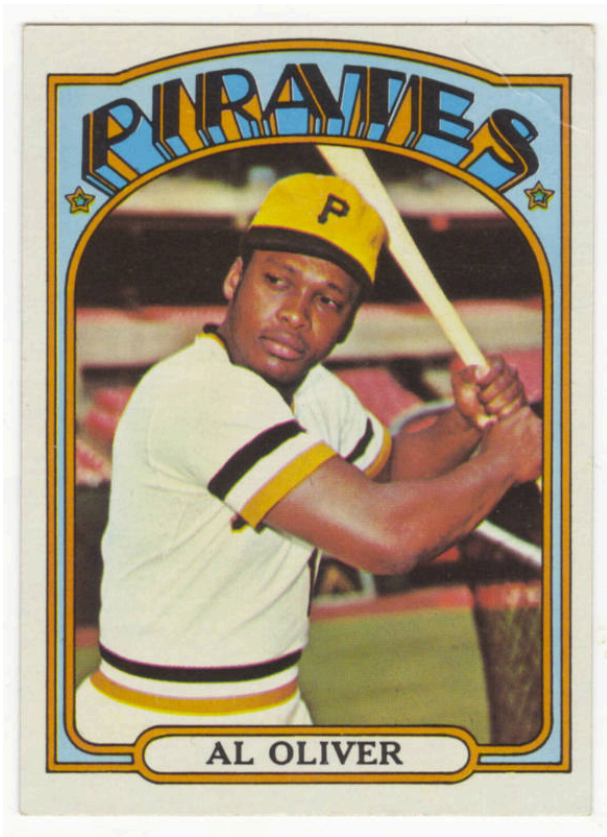

## Card, Baseball

### Description

Rectangular baseball card featuring a man posing while holding a baseball bat over his left shoulder. Player is wearing a white jersey with black and yellow stripes around sleeves and at waist. He is also wearing a yellow hat with a black rim, with a black Pittsburgh Pirates logo in the center of the hat. Background features an empty baseball field and stands. Gold-tone border around image, with black, blue, and yellow text at the top, and another

gold-tone frame around this. All of this is set against the white card. Black text set against a white background at the bottom of the image. Back of card features black text throughout. In top right corner, there is a cartoon image of a man playing basketball, with upside-down black text underneath it. Player's statistics printed in lower section of card.