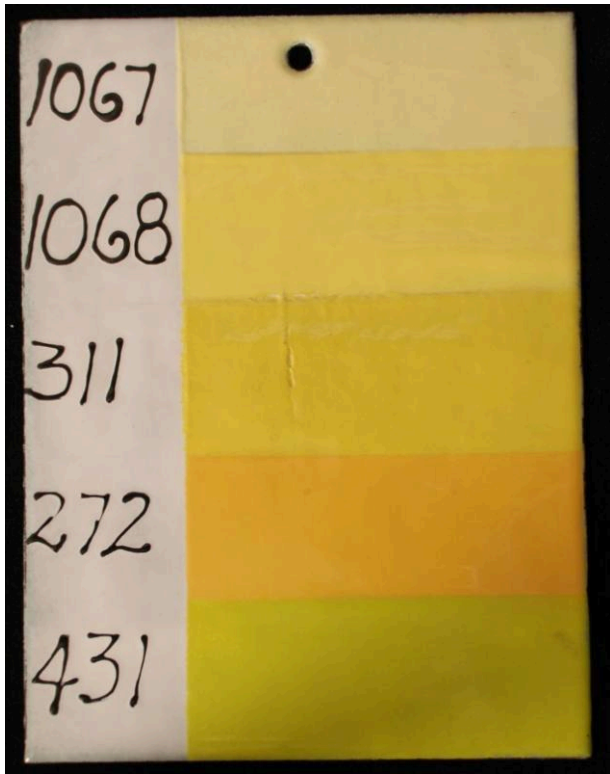

Basic Detail Report

Sample, Material

Date

1975

Primary Maker

Virgil David Cantini

Medium

metal; enamel

Description

Rectangular metal panel with five numbered enameled blocks in shades of yellow. Cut hole at top. Pressed (?) on back: "516R".

Dimensions

7.875 x 5.875 in. (20 x 14.9 cm)