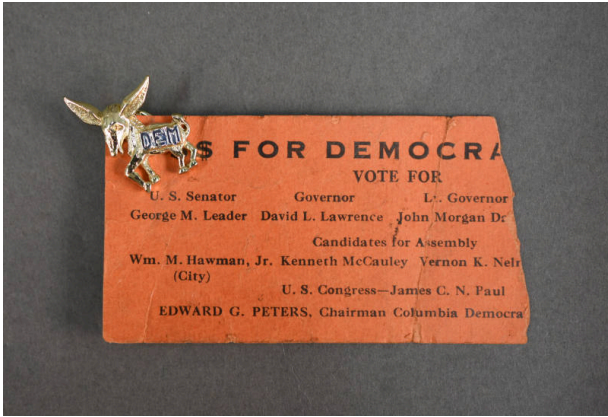

Basic Detail Report

Symbol, Political

Date

1958

Primary Maker

B.A. Ballou Company

Medium

Metal; Enamel; Paper; Ink

Description

Donkey-shaped campaign pin (a,b) with card containing candidate information (c). (a) Metal pin shaped like a donkey, with blue enamel text across center in gems. (b) Butterfly pinback for back of pin (c) Orange-colored card with black text throughout.

Dimensions

Height x Width x Depth (a): 1.188 x 0.813 x 0.313 in. (3 x 2.1 x 0.8 cm) Diameter x Depth (b): 0.5 x 0.188 in. (1.3 x 0.5 cm) Height x Width (c): 2 x 3.688 in. (5.1 x 9.4 cm)