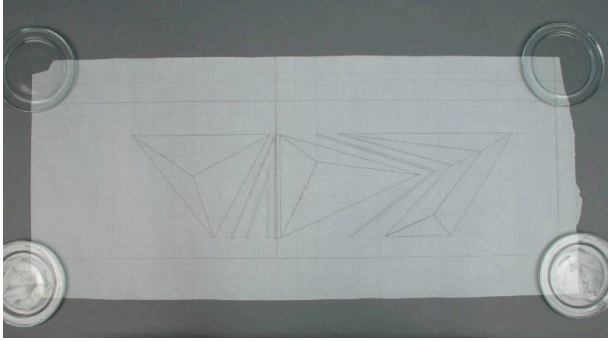

Basic Detail Report

Drawing

Primary Maker

Jane Haskell

Medium

Paper/Graphite/Adhesive tape

Description

Graphite drawing on rectangular white graph paper with light purple grid lines. Drawing features triangular forms along the center bordered by long straight lines on the top, right, and left. Erased and corrected lines are visible. Small piece of masking tape in the bottom left corner. Handwritten graphite calculations and text on the back in the top right corner. No date or signature.

Dimensions

11.813 x 27.438 in. (30 x 69.7 cm)