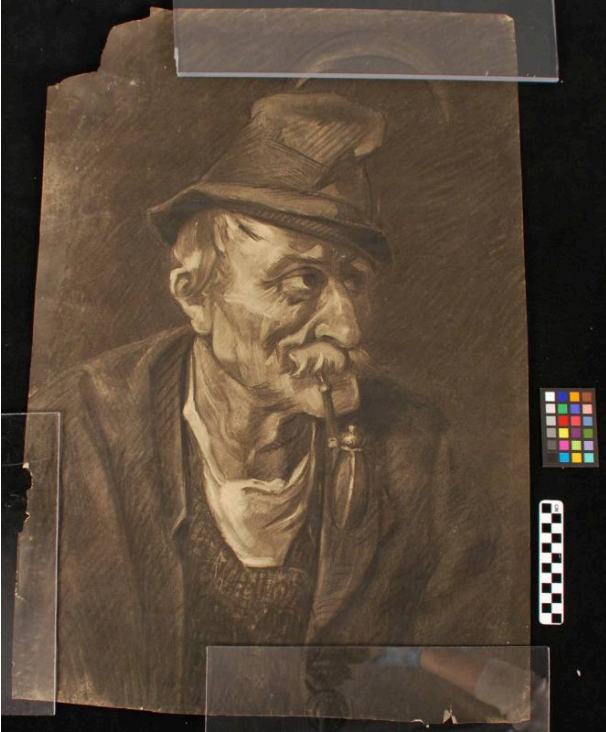

Basic Detail Report

Drawing

Date

1912

Primary Maker

Erwin Schofer

Medium

paper; charcoal

Description

Rectangular charcoal drawing. Image of an elderly man's head and torso. Man wearing a hat with a feather, suit, and smoking a pipe. Handwritten text on back is artist name, date, and location.

Dimensions

30.5 x 20.25 in. (77.5 x 51.4 cm)