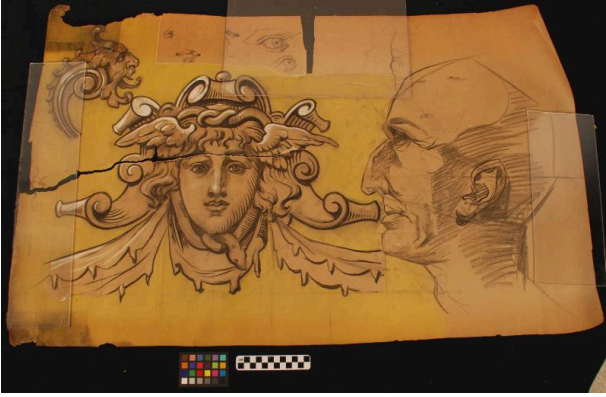

Basic Detail Report

Drawing

Date

c. 1910

Primary Maker

Carl T. Schofer

Medium

paper; charcoal; pencil

Description

Drawing features a number of different drawn images on one sheet of paper in charcoal and pencil: on left is the face of a person with curled architectural shapes on head, wings of head, and with snake around neck; on right is the profile of a male face. Left side background is colored in yellow. On top, left of center, are drawings of eyes and mouths.

Dimensions

24.875 x 40.375 in. (63.2 x 102.6 cm)