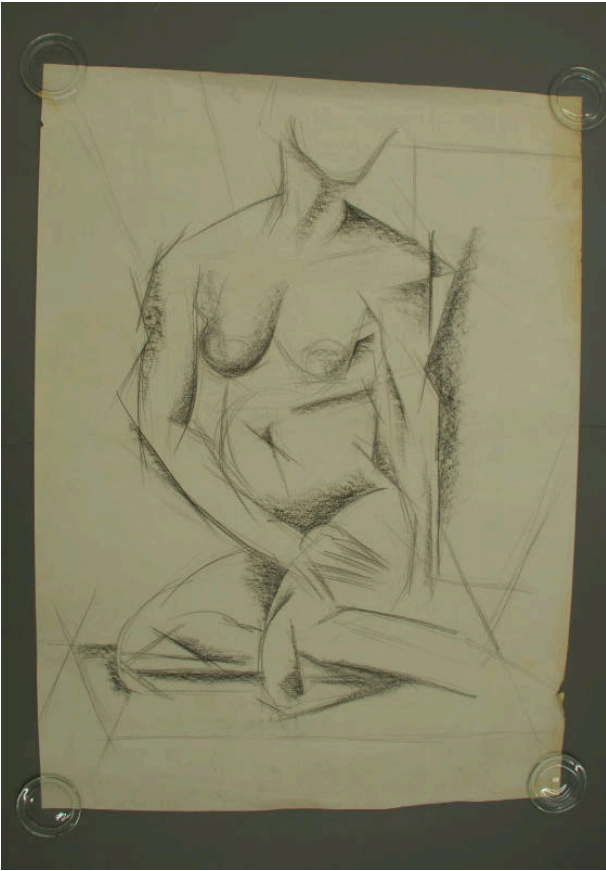

Basic Detail Report

Drawing

Primary Maker

Jane Haskell

Medium

Paper/Conte crayon?/Adhesive tape

Description

Drawing in black dry media (Conte crayon?) on rectangular white paper. Nude seated female figure. Front view. Legs are bent to the proper left side. Arms reach down to the proper left leg. Abstract lines in the background. Figure is represented in a borderline abstract manner. Piece of yellowed adhesive tape on the back of the paper in the top left corner. No date or signature. Back has rough sketch of a table at the bottom of the page.

Dimensions

48.875 x 36 in. (124.1 x 91.4 cm)