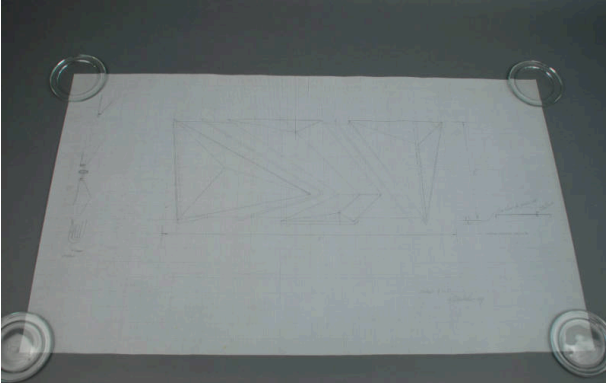

Basic Detail Report

Drawing

Date

1987

Primary Maker

Jane Haskell

Medium

Paper/Graphite

Description

Graphite drawing on rectangular white graph paper with light purple grid lines. Geometric shapes outlined in graphite surrounded by notes about dimensions, construction, and details. Handwritten graphite text on the right side at center and in bottom right corner. Back is undecorated.

Dimensions

21.063 x 36.25 in. (53.5 x 92.1 cm)