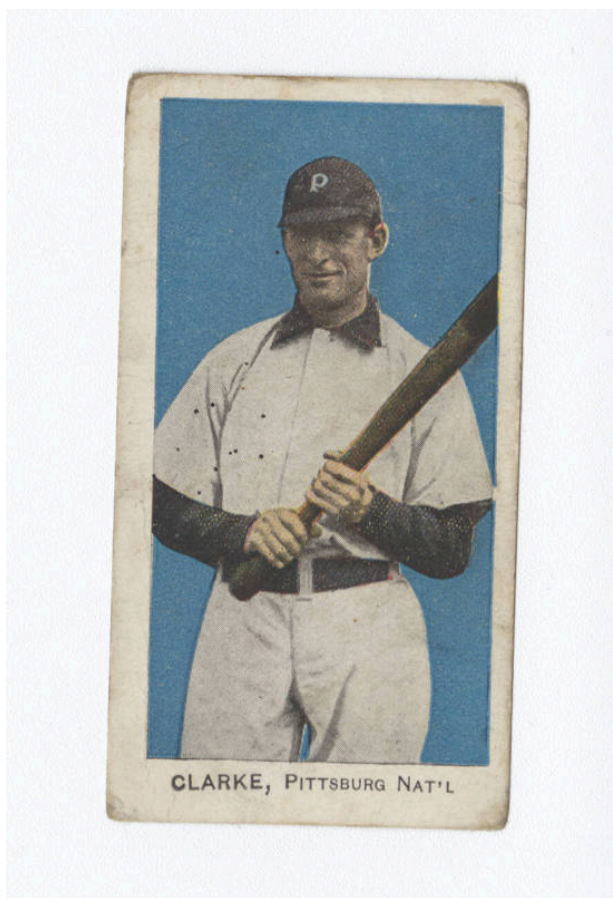

Basic Detail Report

Card, Baseball

Date

1910

Medium

Paper; Ink

Description

1910 E93 Standard Caramel Fred Clarke Pittsburgh Pirates baseball trading card.

Dimensions

2.75 x 1.5 in. (7 x 3.8 cm)