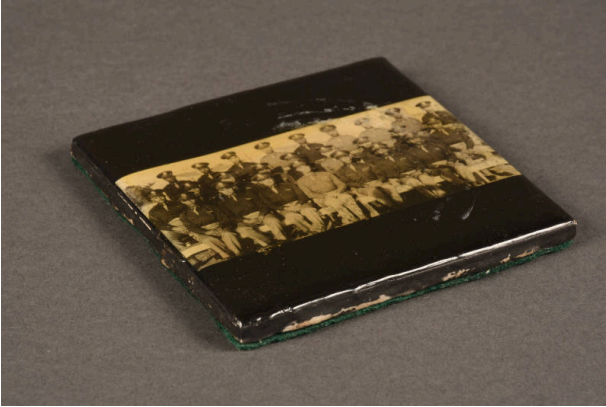

Basic Detail Report

Coaster

Medium

Clay; Glaze; Felt; Adhesive

Description

Tuskegee Airmen coaster. Square, flat ceramic coaster. Glazed black with applied sepia-tone photograph on front depicting group portrait of twenty-five (25) Tuskegee Airmen in uniform seated on bleachers outside. Underside

is lined with green felt.

Dimensions

Height x Width x Depth: 0.375 x 4.313 x 4.25 in. (1 x 11 x 10.8 cm)