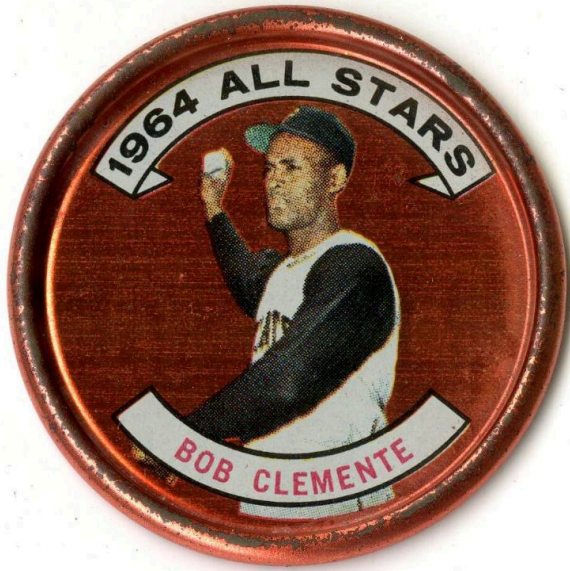

Basic Detail Report

Coin, Commemorative

Date

1964

Primary Maker

The Topps Company, Inc.

Medium

Metal

Description

Circular commemorative Topps coin featuring a color photograph of Pittsburgh Pirates player Roberto Clemente. Obverse side of the coin includes the photograph of Clemente and text reading with

commemorative and player information. The reverse side of the coin includes black text which the player's statistics and the manufacturer's information.

Dimensions

1.5 x 1.5 in. (3.8 x 3.8 cm)