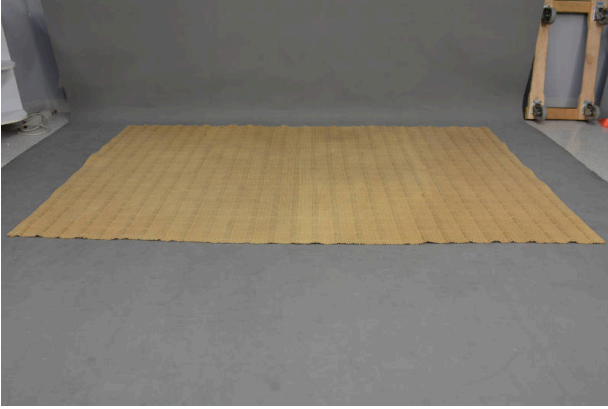

Basic Detail Report

Prop, Theatrical

Date

1968-2001

Medium

Fabric

Description

Porch rug television prop. Rectangular woven fabric rug. Light tan.

Dimensions

54 × 89.75 × 0.375 in. (137.2 × 228 × 1 cm)