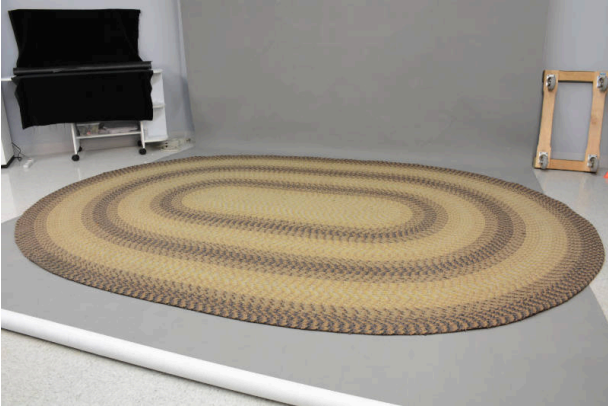

Basic Detail Report

Prop, Theatrical

Date

1968-2001

Medium

Fabric

Description

Living room rug television prop. Oval braided fabric rug. Sixteen (16) concentric oval rings in yellow, brown, gray,

and purple tones.

Dimensions

99 × 133.5 × 0.5 in. (251.5 × 339.1 × 1.3 cm)