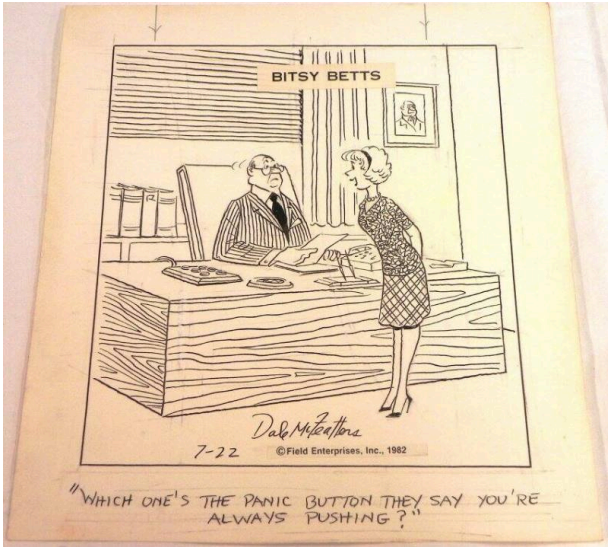

Basic Detail Report

Cartoon

Date

1982

Primary Maker

Dale McFeatters

Medium

pasteboard; pencil; ink; pen

Description

Cartoon in black ink on white medium rectangular pasteboard. Drawing of a man and a woman in an office.

The man is wearing a vertically striped suit and glasses and is sitting behind a large desk that has a telephone and a flat rectangular object with circular buttons. The woman is standing in front of the desk and is wearing a patterned shirt and plaid skirt. A sticker near the top of the picture has cartoon character name printed in black. Below the drawing is the caption written in black. The drawing is signed at bottom center. Also at bottom center is a long rectangular sticker with copyright information in black.

Dimensions

9 x 9.562 in. (22.9 x 24.3 cm)