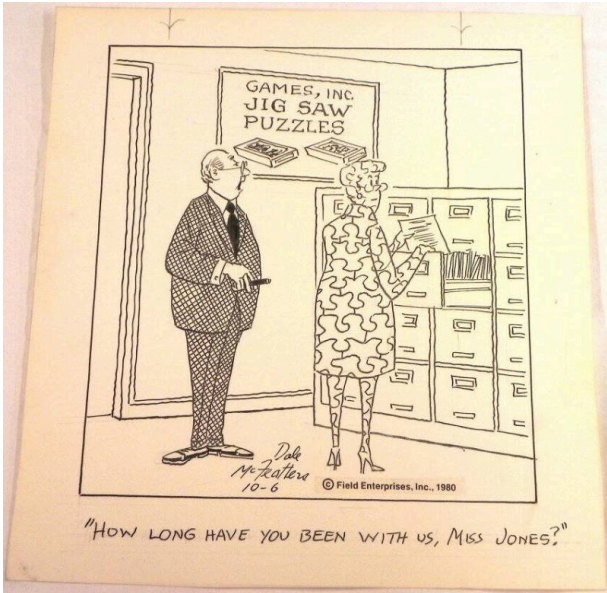

Basic Detail Report

Cartoon

Date

1980

Primary Maker

Dale McFeatters

Medium

pasteboard; pencil; ink; pen

Description

Cartoon in black ink on medium rectangular pasteboard. Drawing of a man and a woman standing in front of a row of filing cabinets. The man is wearing a plaid suit and glasses and is carrying a cigar. The woman is wearing a dress that has a pattern that resembles jigsaw puzzle pieces and glasses and has opened one of the drawers in the filing cabinet. A sign on the wall behind the man has the company name printed in black above an image of two rectangular boxes. Written in black below the drawing is the caption. The cartoon is signed at bottom left. A long rectangular sticker beside the signature, at the bottom, has copyright information printed in black. Above the drawing are two arrows, in pencil, pointing down.

glasses and is carrying a cigar. The woman is wearing a dress that has a pattern that resembles jigsaw puzzle pieces and glasses and has opened one of the drawers in the filing cabinet. A sign on the wall behind the man has the company name printed in black above an image of two rectangular boxes. Written in black below the drawing is the caption. The cartoon is signed at bottom left. A long rectangular sticker beside the signature, at the bottom, has copyright information printed in black. Above the drawing are two arrows, in pencil, pointing down.