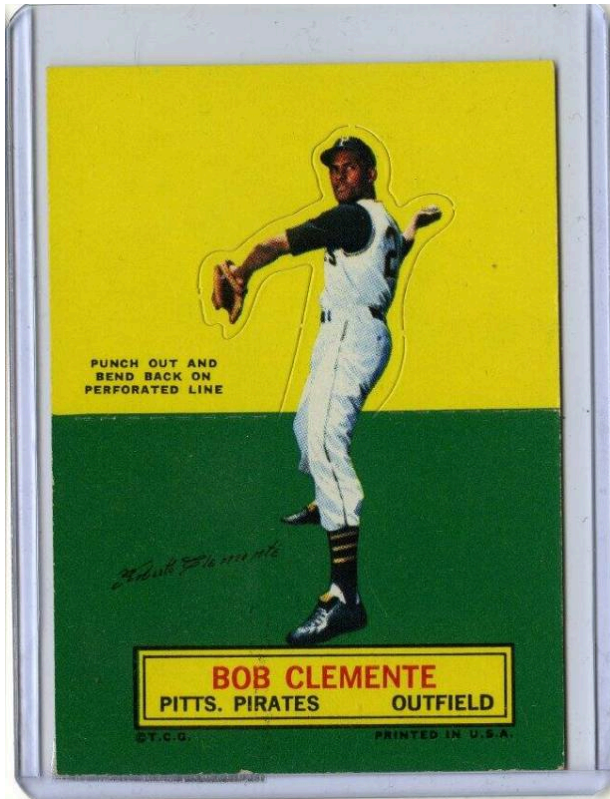

Basic Detail Report

Card, Baseball

Date

1964

Primary Maker

The Topps Company, Inc.

Medium

Paper, cardboard

Description

Pittsburgh Pirates Roberto Clemente baseball card, rectangular. Top half includes a yellow background and bottom half includes a green background. Includes a colored photograph of Roberto Clemente in a white and black Pittsburgh Pirates uniform throwing a baseball with his proper right hand. The top half of the player is outlined by a perforated edge, which continues along the middle of

the card. The left center includes text that provides instructions on the card use in black lettering on a yellow background. Bottom of card includes the player name in red lettering and team name and player position in black lettering all on a yellow background. In the bottom left there is the player signature printed in cursive with black lettering on a green background.

Dimensions

2.5 x 3.5 in. (6.4 x 8.9 cm)