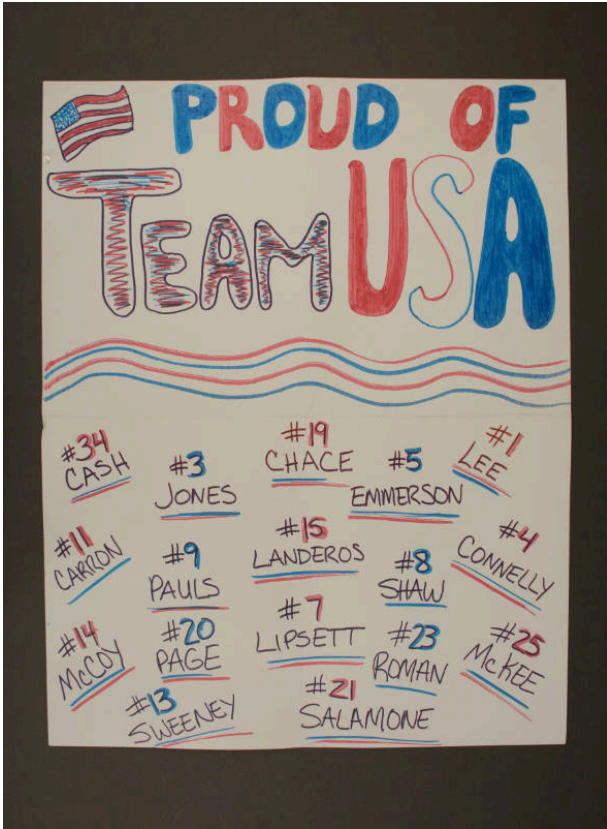

Basic Detail Report

Sign

Date

c. 2014

Medium

Paper; Ink; Adhesive

Description

Paper fan sign with hand-drawn decoration and text. Heavy-weight rectangular white posterboard with horizontal fold across center. Top half has American flag in top left corner, fan message in blue and red ink, and four wavy lines along the bottom. Bottom half of sign has seventeen (17) player numbers and last names in black, red, and blue ink. Reverse has square white maker sticker in one corner with printed white text and barcode. Reverse is otherwise undecorated.

Dimensions

Height x Width x Depth: 28.25 x 22.125 x 0.063 in. (71.8 x 56.2 x 0.2 cm)