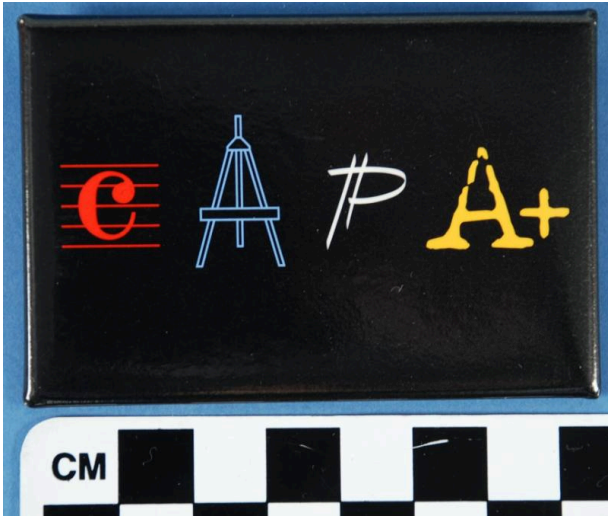

Basic Detail Report

2.125 x 0.5 x 3.125 in. (5.4 x 1.3 x 7.9 cm)

Button, Promotional

Medium

steel

Description

Rectangular button. Multicolored print on a black background is school name with the letters being artistic renderings incorporating a music scale, easel, writing, and text scores. Black cardboard back with pin. Maker's information printed in white on back bottom edge.

Dimensions