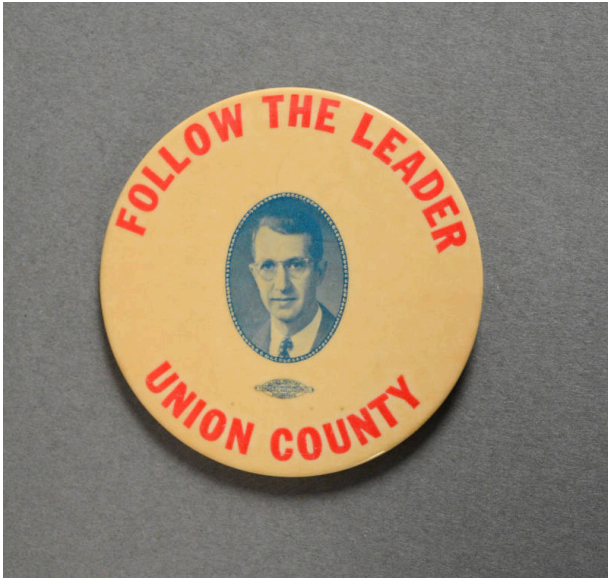

## Button, Campaign

### Description

Circular metal celluloid closed button with horizontal pinback. Front features a yellow background with a blue-toned portrait of George M. Leader in the center. Red text above and below portrait. Black plastic back, with two metal staples in lower section.

### Dimensions

Diameter x Depth: 3.063 x 0.313 in. (7.8 x 0.8 cm)