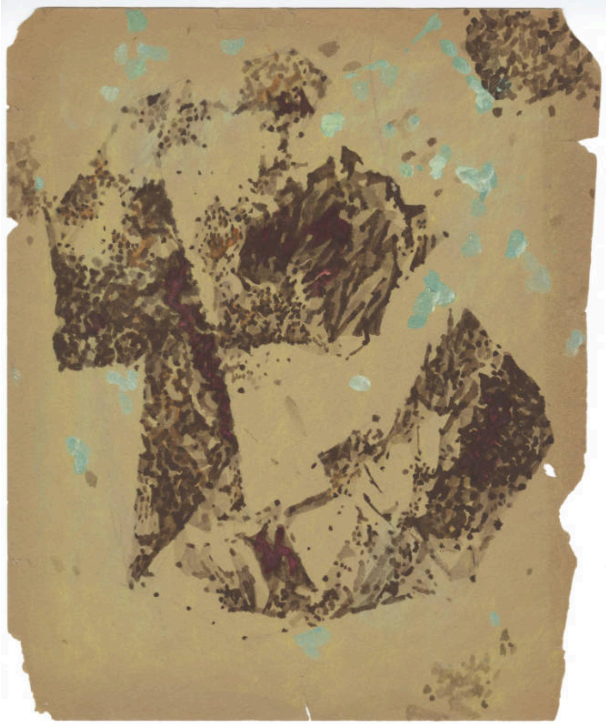

Basic Detail Report

Length x Width: 12 x 10 in. (30.5 x 25.4 cm)

Painting

Primary Maker

Samuel Rosenberg

Medium

Paper; Paint; Graphite

Description

Rectangular abstract painting on brown paper. Painting is of small brown dots and lines clustered to form geometric shapes. Some shapes also have areas of red and orange. There are blue dots outside of the brown shapes, mostly on one half of the painting. The background is unpainted. Verso is unpainted. Pinholes in center of short edge. Orientation is unknown.