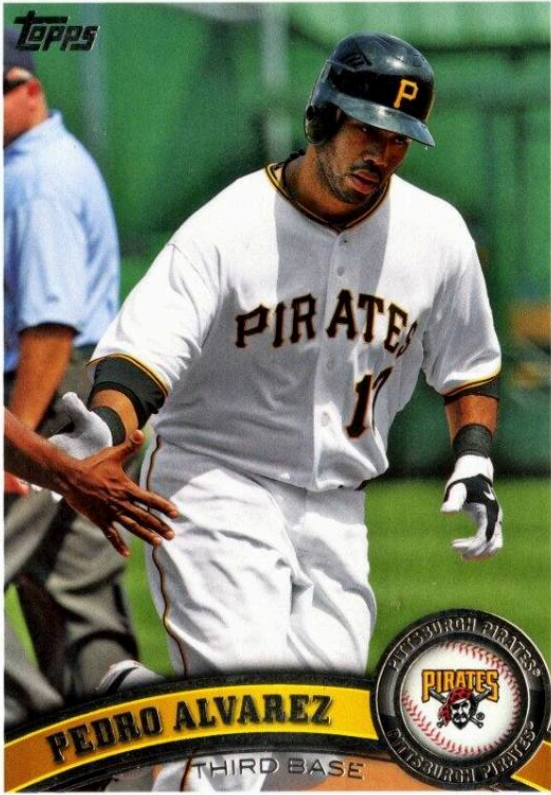

Basic Detail Report

Card, Baseball

Date

2011

Primary Maker

The Topps Company, Inc.

Medium

Paper; cardboard

Description

Pedro Alvarez Pittsburgh Pirates Topps baseball card, rectangular. White border. Includes a color photograph of Pedro Alvarez during a baseball game. Player has his proper right palm out and is reaching for another person's hand. Player is wearing a white Pittsburgh Pirates uniform. The background on the left includes a man wearing a light blue collared shirt, khaki pants, and sunglasses in the process of walking. Bottom of card includes the player

name and position in metallic silver lettering. Bottom right includes a colored image of a baseball with the Pittsburgh Pirates logo on it. Surrounding the baseball is a gray and metallic silver outline that includes the team name. Back of card includes the player's name in white lettering on a yellow background in the top center. Top left includes a colored photograph of the player outlined by a gray circular border. Also included on the back of the card are player details and biographical information in black text on a white background. Underneath of those details is a black, red, white, and light gray chart with player's statistics in white text on a black background. The left and the right borders both include a yellow gradient graphic.