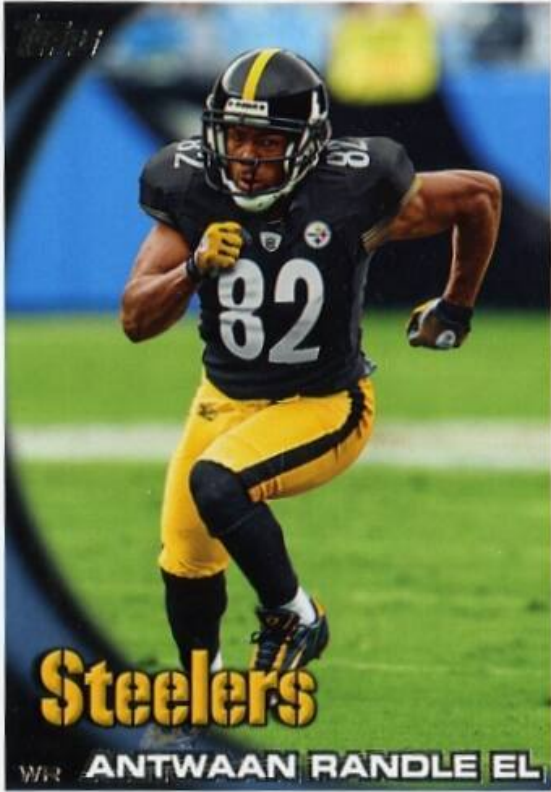

Basic Detail Report

Card, Football

Date

2010

Primary Maker

The Topps Company, Inc.

Medium

Paper; cardboard

Description

Antwaan Randle El Pittsburgh Steelers Topps football card, rectangular. White border. Includes a colored image of Antwaan Randle El running during a football game. Player is wearing a black and yellow Pittsburgh Steelers uniform and yellow and black gloves. Left side of card includes a blue opaque graphic. Bottom left side also includes the team name in yellow lettering. Bottom left corner includes the player position in metallic silver

lettering. Bottom of card displays the player's name in white text with a metallic silver outline. Back of card includes the player position in white lettering on an opaque blue background in the top left corner. Top center of the card includes the player name in white lettering on an opaque blue background. Left side includes a colored image of the player with a circular Pittsburgh Steelers logo. Back of card includes player information in black text on a white background. Bottom of card includes a light gray and black chart with player's statistics on a light gray background.

Dimensions

2.5 x 3.5 in. (6.4 x 8.9 cm)