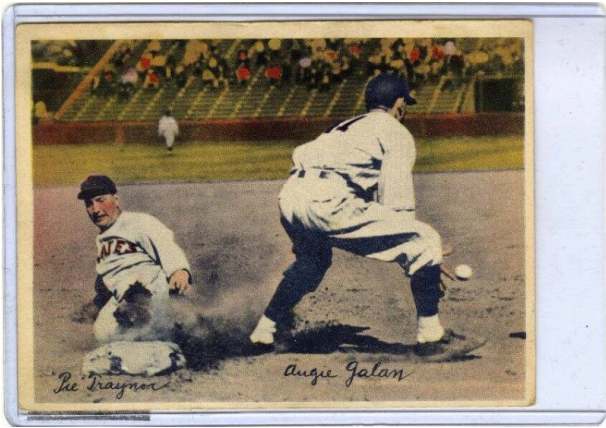

Basic Detail Report

Card, Baseball

Date

1936

Primary Maker

National Chicle Company

Medium

Paper, cardboard

Description

1936 National Chicle Pittsburgh Pirates Pie Traynor baseball card that also features Augie Galan, rectangular. Includes color image of Pie Traynor on the left sliding into a base during a baseball game with Augie Galan on the right with his back turned catching a baseball with his proper right hand. Both men are wearing white uniforms. The distant background includes a baseball player in the field with an audience in bleachers behind him. Player signatures along the bottom in black. National Chicle Pastel R312 premium baseball card.