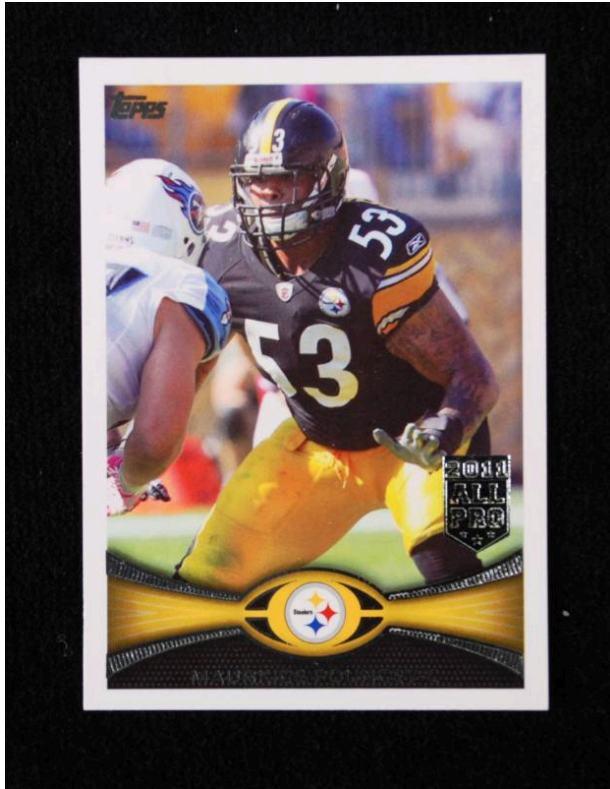

Basic Detail Report

Card, Football

Date

2012

Primary Maker

The Topps Company, Inc.

Medium

Paper

Description

Topps football card featuring Maurkice Pouncey. Full color photo image of an African American male in black and gold Steelers uniform, about to block a tackle. Maker's mark printed in silver on top left corner. On bottom center, Steelers logo above player name and position printed in silver print. Silver player status logo printed on lower right. Reverse side has facts about Pouncey and

also copyright information. Card number on reverse.

Dimensions

3.5 x 2.5 in. (8.9 x 6.4 cm)