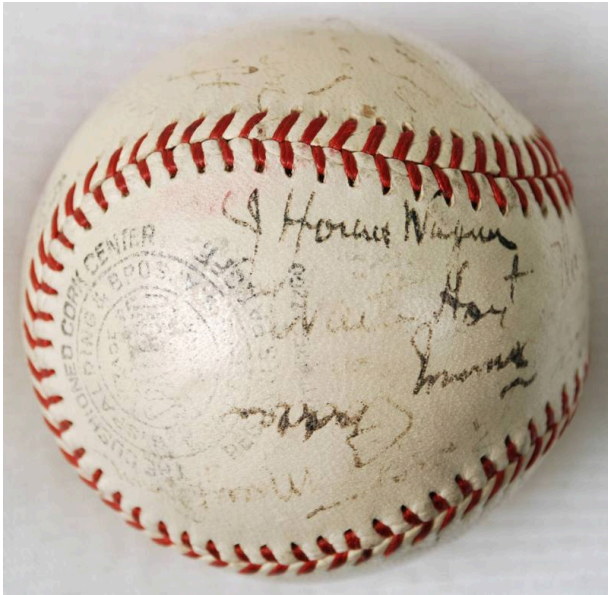

Basic Detail Report

Baseball

Date

1935

Medium

leather; nylon; ink

Description

Standard baseball with red stitches. Autographed in black ink throughout ball are names of the 1935 Pittsburgh Pirates. Manufacturer's mark on sweet spot.

Dimensions

9.25 in. (23.5 cm)