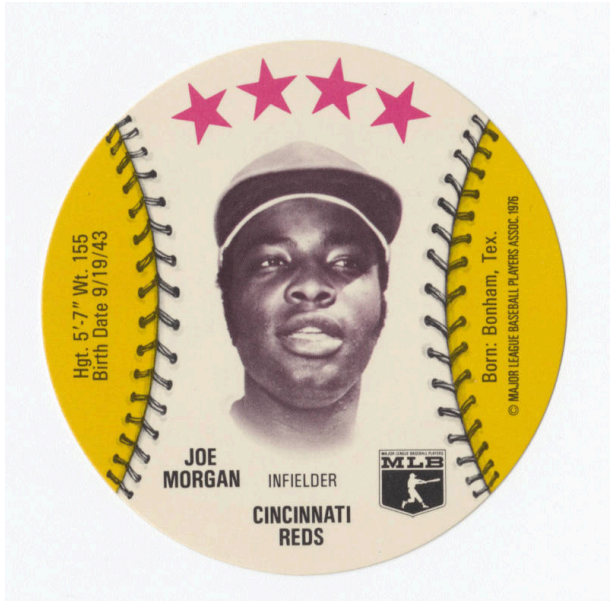

## Card, Collecting

### Description

Circular, flat baseball collecting card. . Front has white central field featuring black and white facial image of baseball player with four pink stars above and name, position, team, and MLB logo below. Front has left and right yellow fields with player statistics and copyright information. Reverse has white background with pink and

purple text and decoration including stars at top and bottom and text identifying two businesses where the cards were available.

### Dimensions

Diameter x Depth: 3.375 x 0.031 in. (8.6 x 0.1 cm)