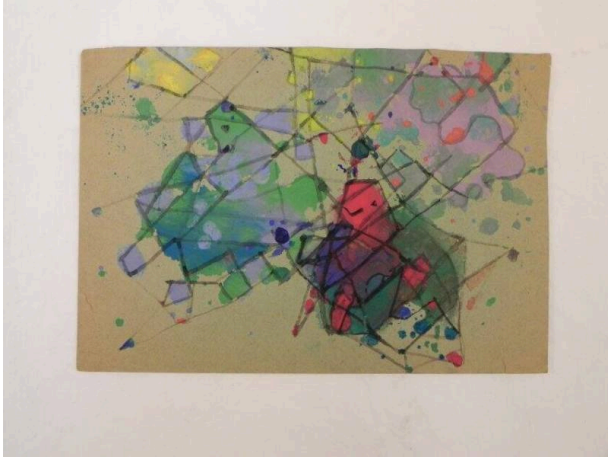

Basic Detail Report

Painting

Primary Maker

Samuel Rosenberg

Medium

Paper; paint; ink

Description

Painting on rectangular piece of light green construction paper. Paper is covered with ink lines and paint. The black ink lines form a series of boxes and geometric shapes

over most of the construction paper. Within the black ink lines, there are a series of painted splotches. The paint colors range from a light pink and purple, to a light green, blue, magenta, and yellow. The uppermost paint towards the left corner is yellow with some grey blue paint over. Across the top from that is a light green and light purple mixture which spreads down the right side of the image. Towards the left center, there is a blue, green, and light purple smear. Towards the right, there is a magenta and darker green smudge.

Dimensions

6.625 x 8.125 in. (16.8 x 20.6 cm)