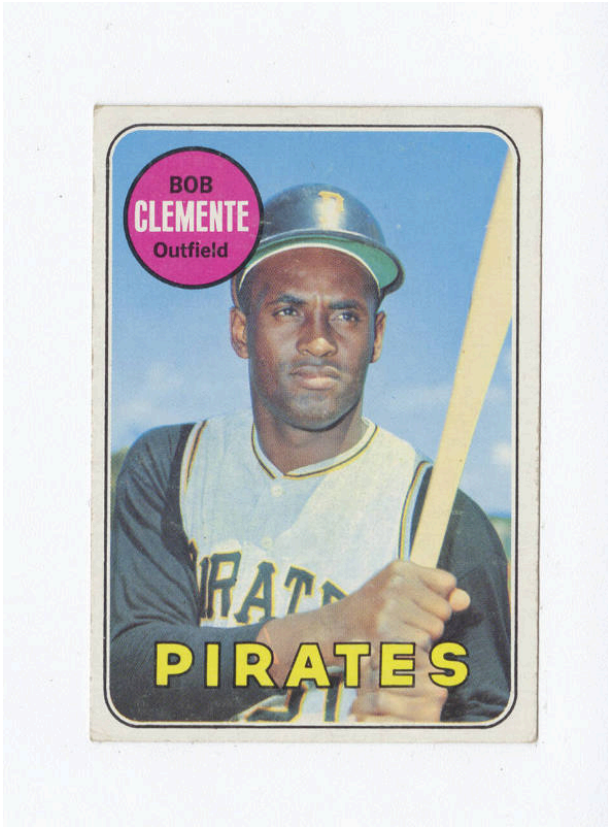

## Card, Baseball

### Description

Rectangular paper color baseball card. Front features bust portrait photograph of Roberto Clemente looking slightly to the proper left holding a bat; rounded black border and white border around image. Front top proper right corner has black outlined pink circle with player name and position in black and white text. Front has black outlined yellow text along bottom identifying team. Reverse has pink background with pink, black, and white decoration

and text including player statistics, biographical information, and a comic. Reverse has maker's mark in black along right edge.