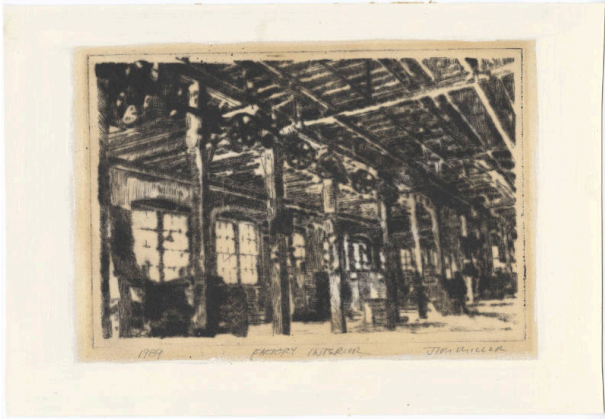

Basic Detail Report

Factory Interior

Date

1989

Primary Maker

Jim Miller

Medium

Paper; Ink; Paint; Fabric tape

Description

Print entitled "Factory Interior". Rectangular white paper. Front has painted white border with inset beige rectangle featuring interior view of the Westmoreland Glass Company's factory. Text along bottom of inset rectangle provides date, title, and artist signature. Reverse is undecorated, but has two partial fabric tape strips along the top edge from a former mat.

Dimensions

Height x Width x Depth: 11.25 x 16.688 x 0.031 in. (28.6 x 42.4 x 0.1 cm)