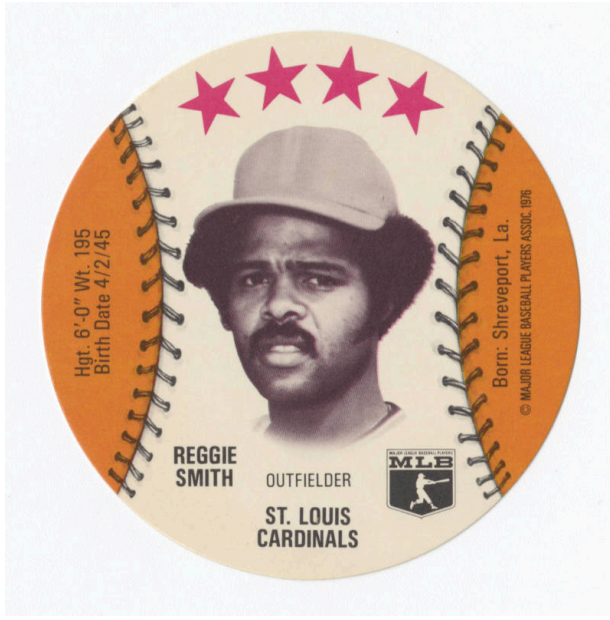

Basic Detail Report

Card, Collecting

Date

1976

Medium

Paper; Ink

Description

Circular, flat baseball collecting card. . Front has white central field featuring black and white facial image of baseball player with four pink stars above and name, position, team, and MLB logo below. Front has left and right orange fields with player statistics and copyright information. Reverse has white background with pink and

purple text and decoration including stars at top and bottom and text identifying two businesses where the cards were available.

Dimensions

Diameter x Depth: 3.375 x 0.031 in. (8.6 x 0.1 cm)