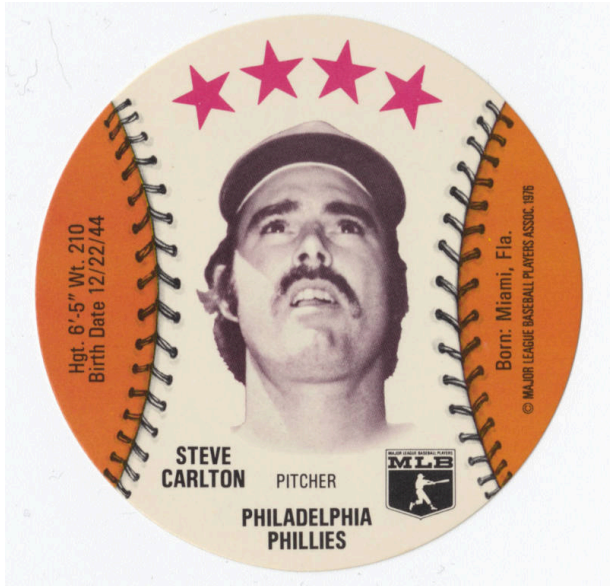

Basic Detail Report

Card, Collecting

Date

1976

Medium

Paper; Ink

Description

Circular, flat baseball collecting card. Front has white central field featuring black and white facial image of baseball player with four pink stars above and name, position, team, and MLB logo below. Front has left and right orange fields with player statistics and copyright information.

Reverse has white background with pink and purple text and decoration including stars at top and bottom and text identifying two businesses where the cards were available.

Dimensions

Diameter x Depth: 3.375 × 0.031 in. (8.6 × 0.1 cm)