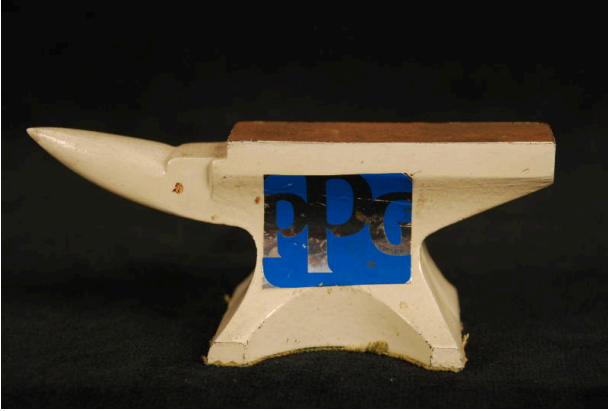

Basic Detail Report

2 x 2 x 5 in. (5.1 x 5.1 x 12.7 cm)

Paperweight

Medium

Metal, paint, felt

Description

Metal anvil paperweight. Painted gray with exposed metal face. Silver and blue sticker on one side that has company name. Green felt covering base.

Dimensions