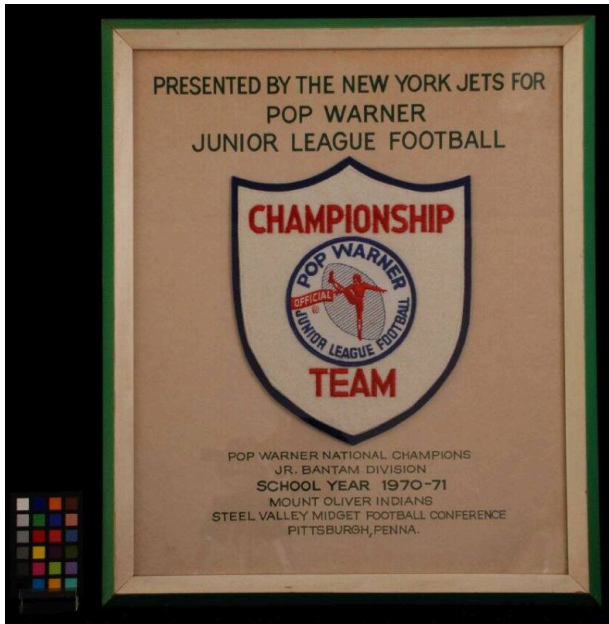

## Plaque, Award

### Description

Framed award plaque. Patch on document inside glass frame, which is green and beige. In center of frame, badge-shaped patch: white felt atop blue; embroidered text in red; in center, a circular patch: white background, blue embroidered edge and text with image of kicker in center and banner to left of image. Printed in green above