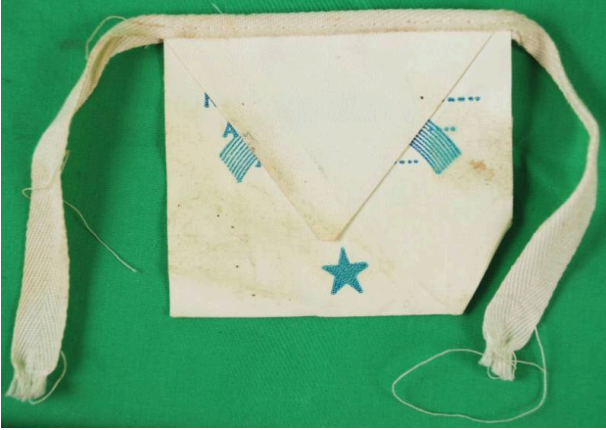

Basic Detail Report

Apron

Medium

pleather; cotton; ink

Description

Wrist apron. White pleather square with triangular flap in front. Attached to cotton tie. Printed text in blue on square superimposed over a rainbow; single star at bottom.

Dimensions

1.1811 x 1.378 x 2.3622 x 4.626 in. (3 x 3.5 x 6 x 11.8 cm)