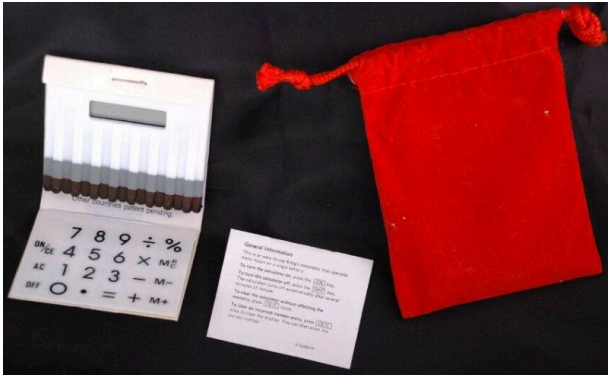

Basic Detail Report

Calculator

Medium

Plastic; electronics; paper; velvet

Description

White calculator, made to look like a matchbook. On front plastic cover is Heinz pickle logo with matchbook instructions. On back cover, brown stripe, simulating

score strip with gold metallic oval sticker on right end of score featuring place of manufacture. Opened: on back of front cover, calculator buttons of numbers and symbols. White plastic matchsticks with brown heads, and grey bands below heads. Small rectangular computer screen on bottom of matchsticks. Printed in black in saddle is patent information. Associated with object is a small piece of paper with instructional text. Stored inside red velvet bag; white tag inside has place of manufacture.

Dimensions

2.25 x 0.375 x 1.875 in. (5.7 x 1 x 4.8 cm)