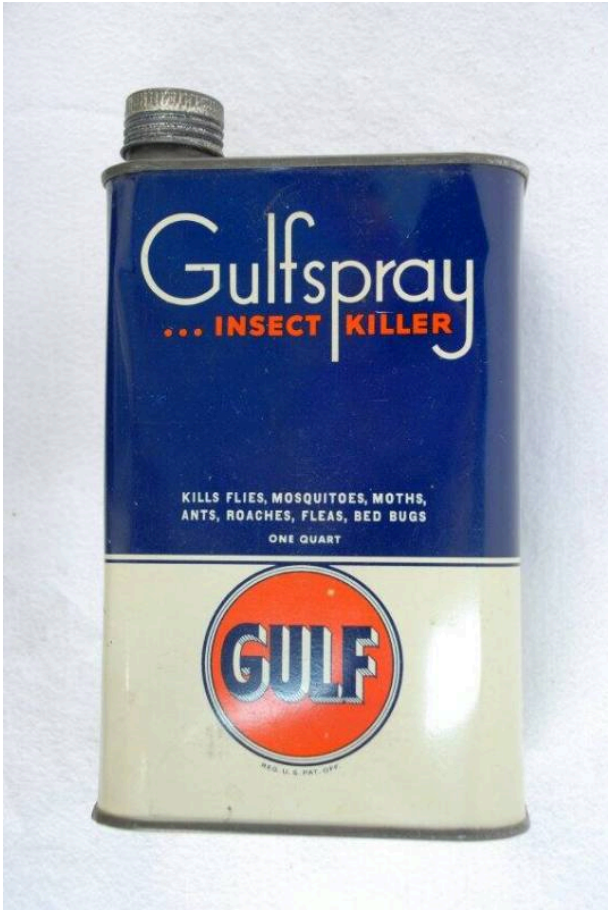

# Basic Detail Report

---

### Description

Rectangular metal pesticide can with screw-on cap. Can is painted dark blue, orange, and white. Front side has text describing Gulf Spray product, uses, and maker. Reverse side has text describing Gulf Spray product, directions for use, and note about wartime shortages of ingredients. Directions for use continue on the side.