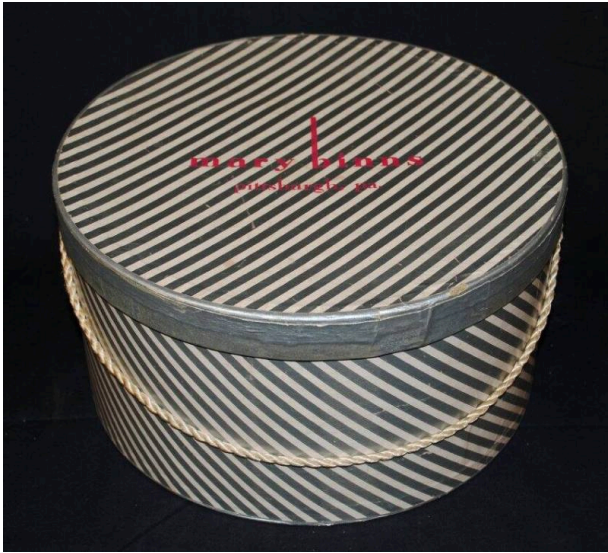

Basic Detail Report

Hatbox

Primary Maker

Mary Binns

Medium

Cardboard, cord, metal

Description

Silver and white striped hatbox (a) with lid (b). (a) Silver and white vertical striped, round, cardboard hatbox bottom. Beige twist cord attached at sides, tan interior. (b) Silver and white vertical striped, round, cardboard hatbox lid, with silver edge, tan interior. On lid, in center,

in pink, is retailer information.

Dimensions

a) Height: 7" Diameter: 13" Circumference: 40.50" b) Height: 1.25" Diameter: 13" Circumference: 40.50"