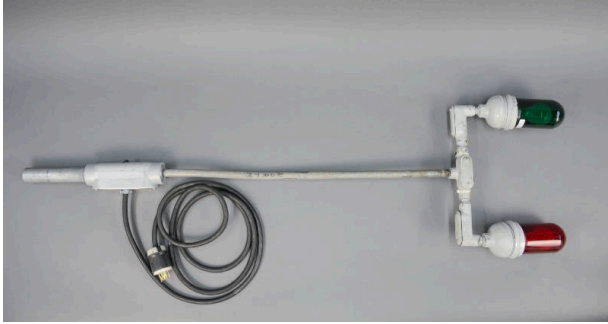

## Fixture, Lighting

**Date**

2011

**Primary Maker**

Killark Electric

**Medium**

metal; glass; rubber; plastic; paper; ink; adhesive

### Description

Ice hockey goal light. Steel pole with two lights attached to top in a squared-Y frame. Two light bulbs; one light bulb has a green glass globe, other has red; each globe is threaded around bottom rim. Heavy duty electrical cord attached near base with large four-pronged plug. Embossed maker's marks throughout. Piece of black rubber zip-tied to center of crossbar. Strip of white velcro attached to plug's box. White paper label on the green glass cover has product information. Plug has maker's mark.

### Dimensions

Height x Width x Depth: 691 × 18.25 × 4 in. (1755.1 × 46.4 × 10.2 cm) Length (of cord): 130 in. (330.2 cm)